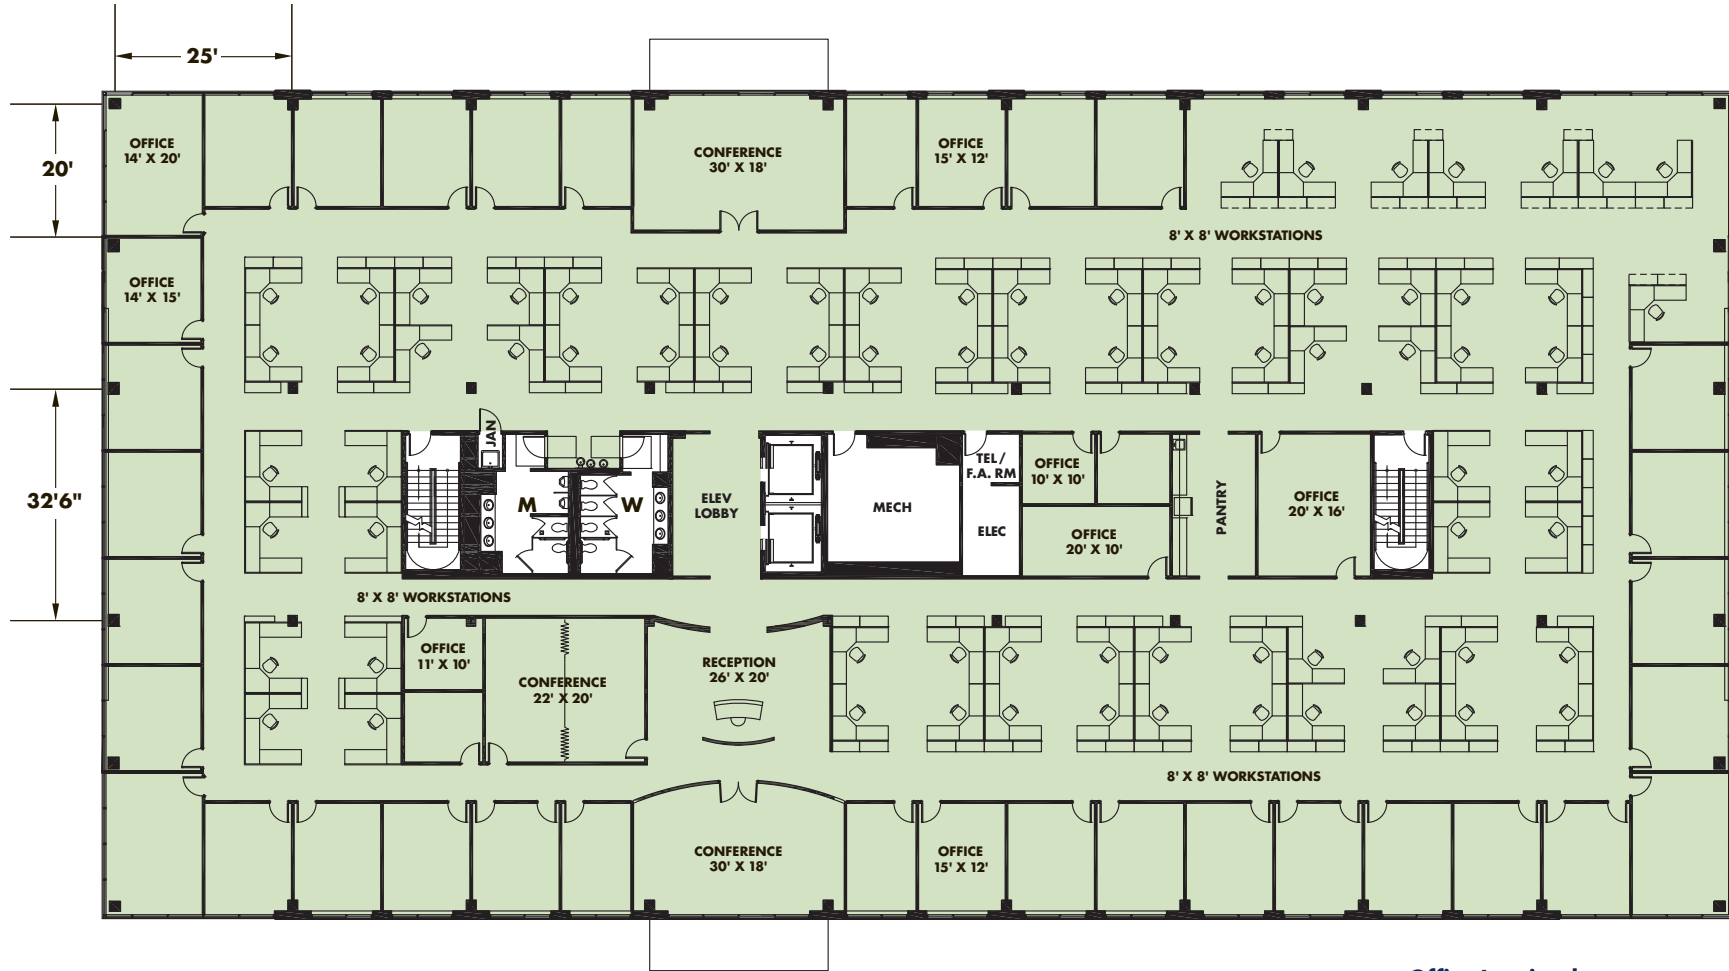

FULL FLOOR LAYOUT
27,605 RSF

Office Leasing by

Developed by

MRP | REALTY

Cassidy
Turley / Commercial
Real Estate Services

703.770.3400