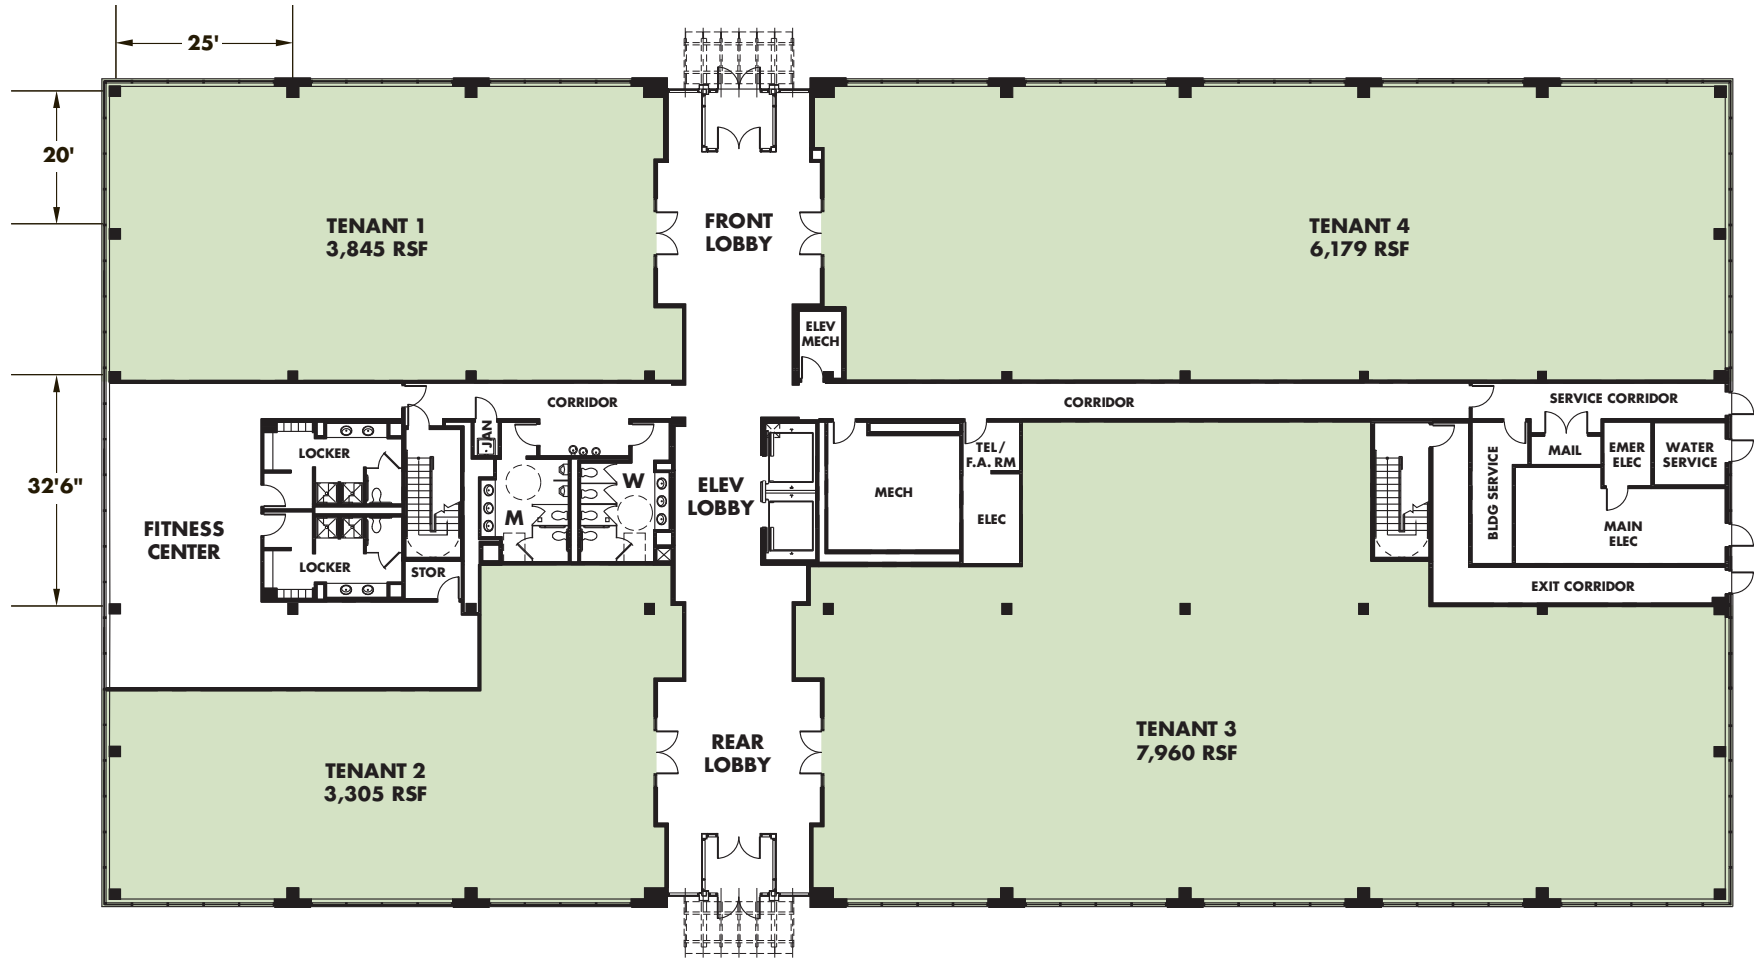

GROUND FLOOR

Office Leasing by

Developed by
MRP | REALTY

**Cassidy
Turley** / Commercial
Real Estate Services

703.770.3400